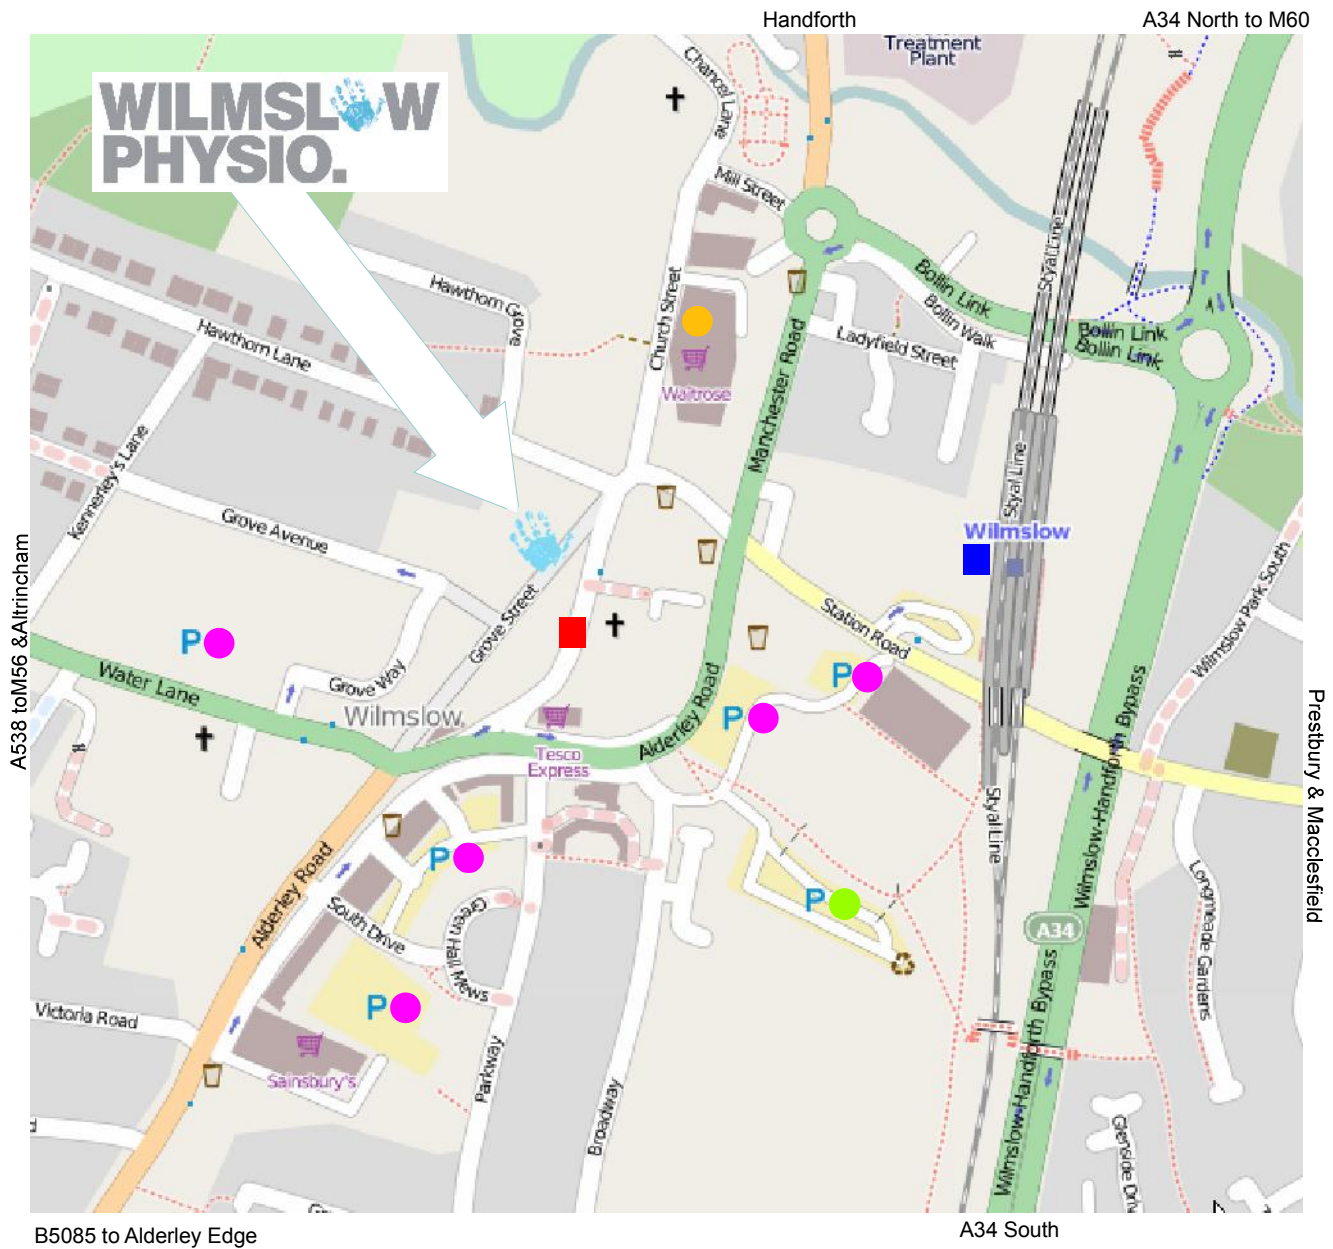

WILMSLOW PHYSIO.

ADDRESS:

20A Grove Street, Wilmslow, Cheshire SK9 1EB

LOCATION:

Above the Halifax bank, across the road from Café Nero

PARKING:

- Short Stay Car Parks
 (Up to 4 .Hours 8am-6pm Mon-Sat)
 Parking can be paid online: www.myringgo.co.uk locations 6687, 6676, 6686
- Waitrose Car Park SK9 1AY
 (2 Hours free for customers)
- Broadway Meadow Long Stay Car Park SK9 1BU - Pay and Display
 (Up to 10 Hours 8am-6pm Mon-Sat £3.30)
 Parking can be paid online: www.myringgo.co.uk location 6688

TRANSPORT:

- Buses 130, 200, 88, 378
- Trains from Piccadilly, Stockport, Airport, Alderley Edge